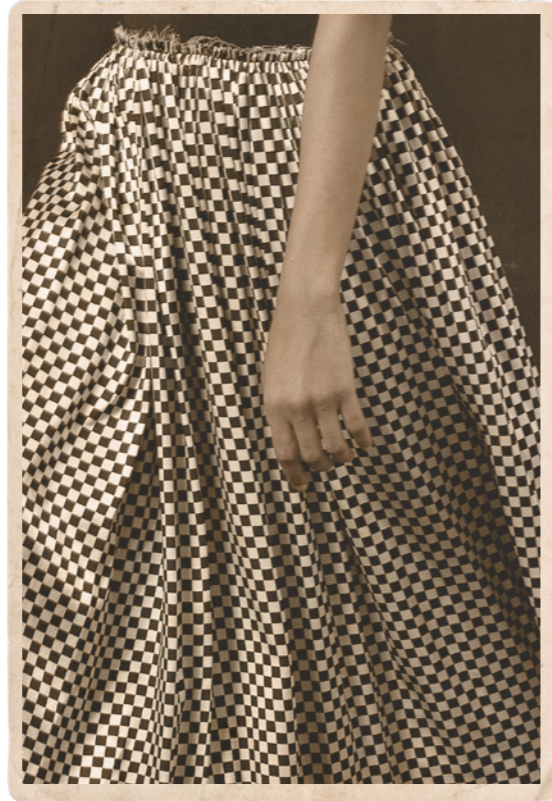

---

W 004B / Enchanted Fairy Coat > Black  
W 020B / Enchanted Top > Black  
W 032B / Enchanted Trousers > Black

---

W 006A / Enchanted Fairy Jacket > Champagne  
W 022 / Debonair Corset > Cream  
W 034 / Debonair Short Pants > Cream